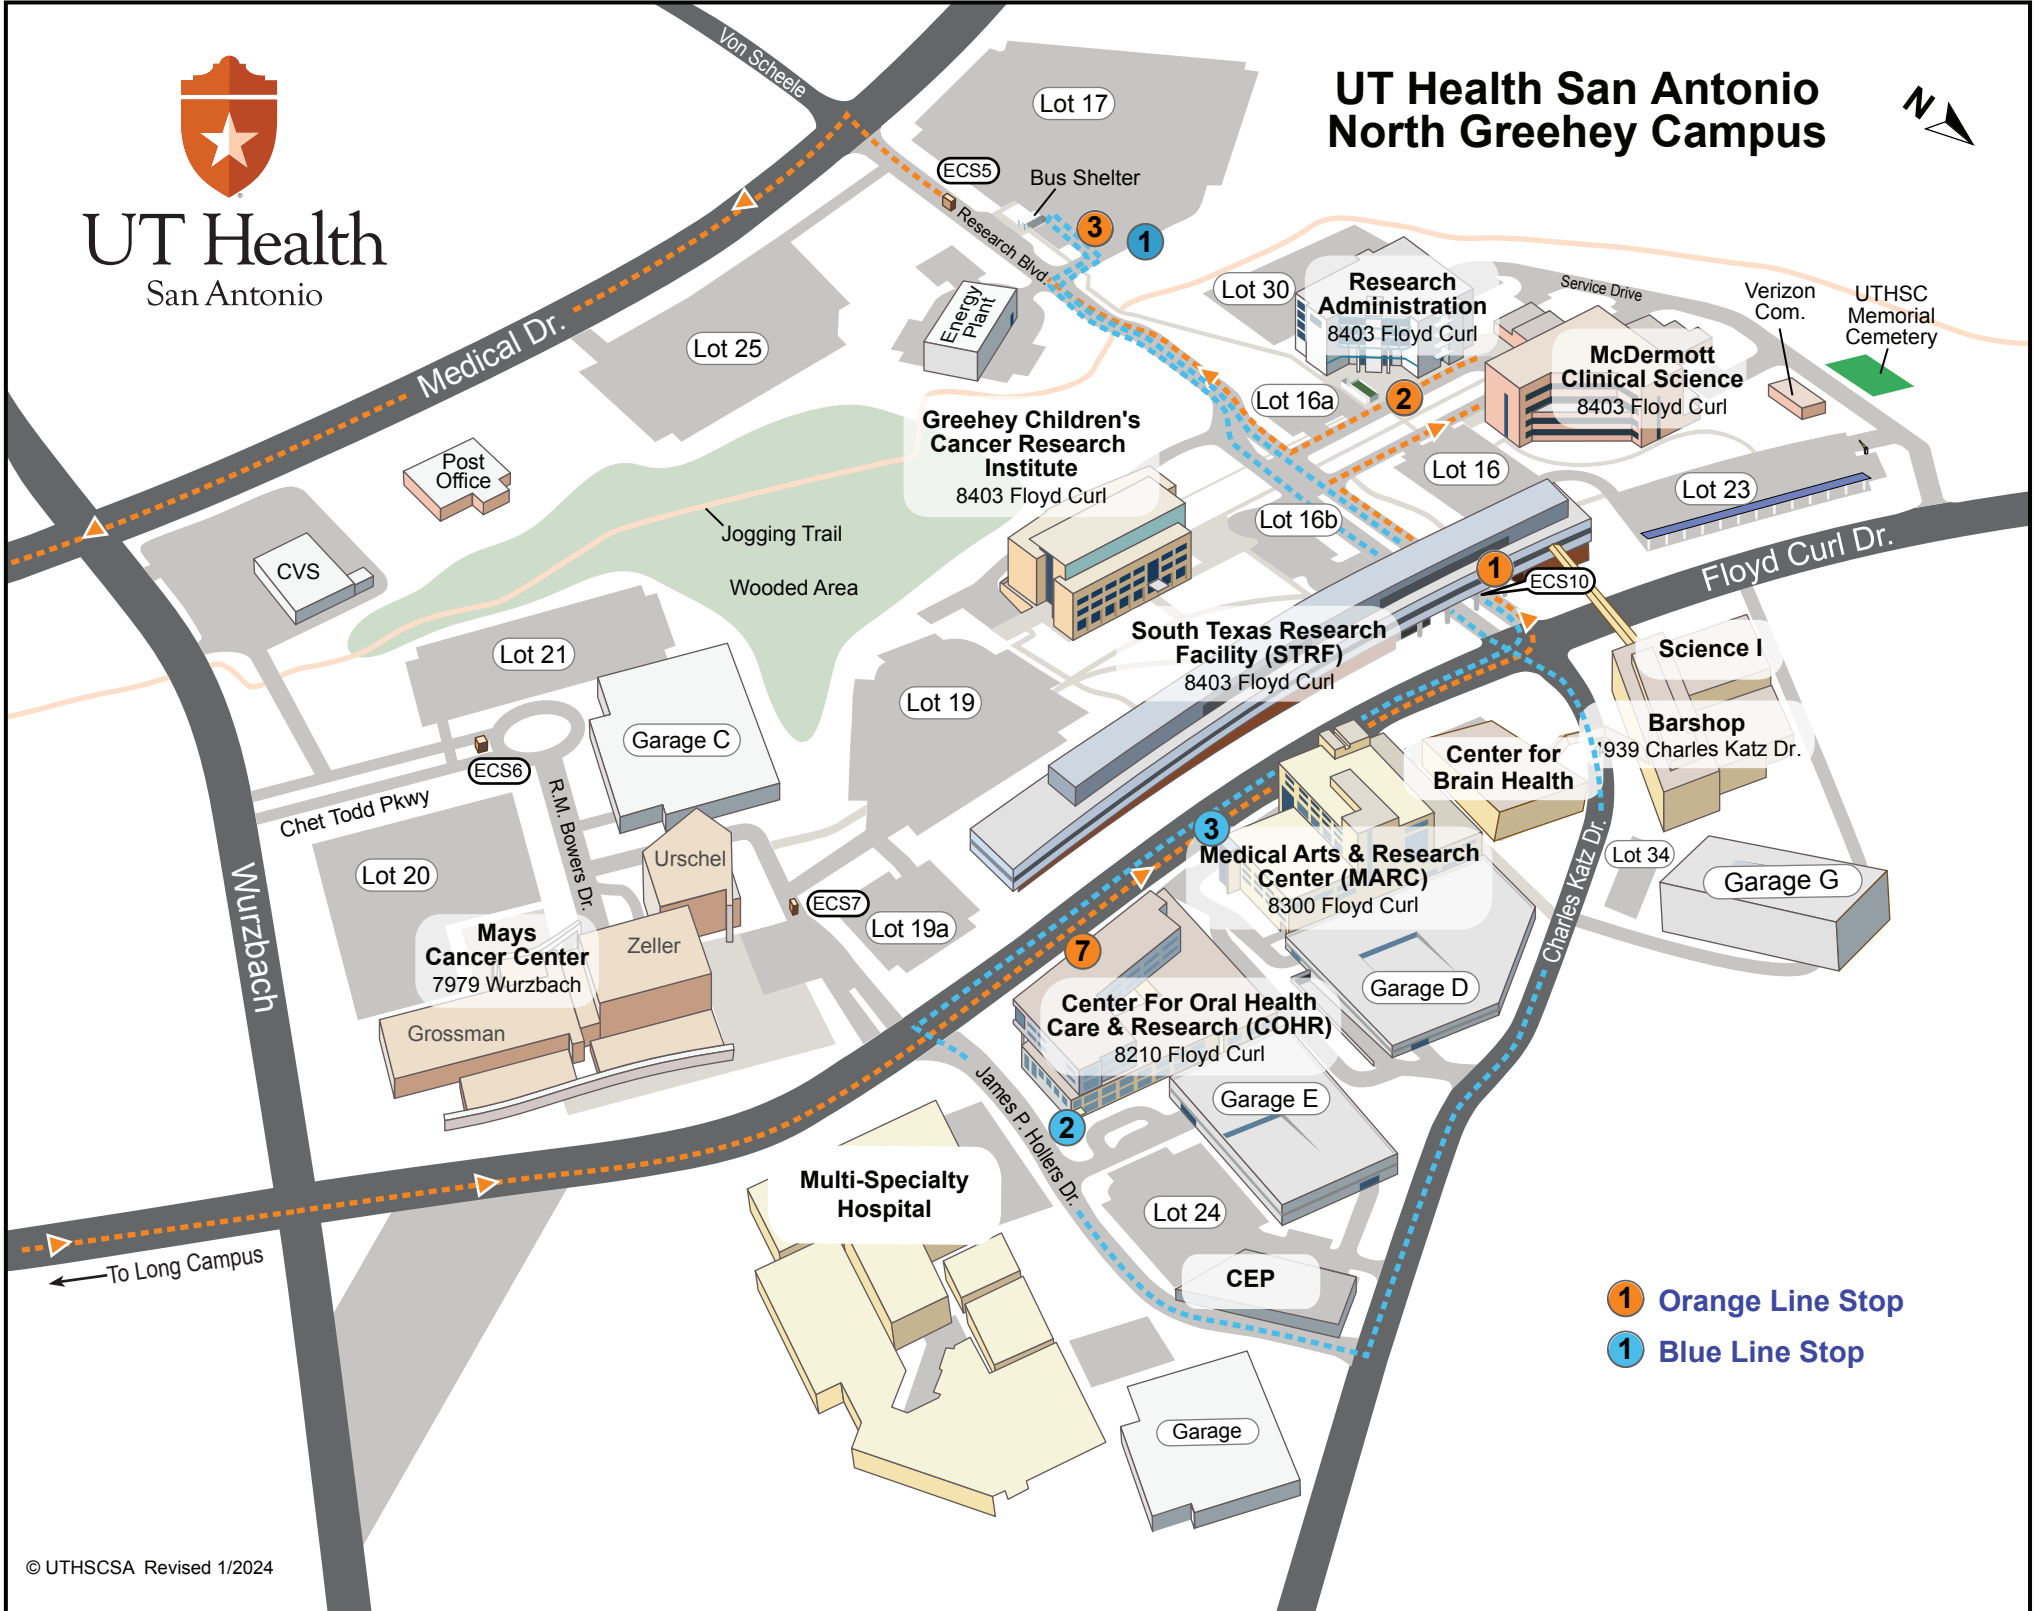

UT Health  
San Antonio

# UT Health San Antonio North Greehey Campus

- 1 Orange Line Stop
- 1 Blue Line Stop